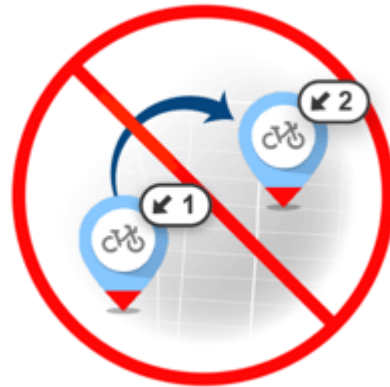

1 point

Start at neutral station,
bike to 1-point Drop Off

No points

Trips with Drop Off points at
trip start will not earn points

2 points

Start at 2-point Pick Up station,
bike to neutral station

No points

Trips with Pick Up points at
trip end will not earn points

3 points

Start at 2-point Pick Up station,
bike to 1-point Drop Off

No points

This reverse trip won't
earn points either